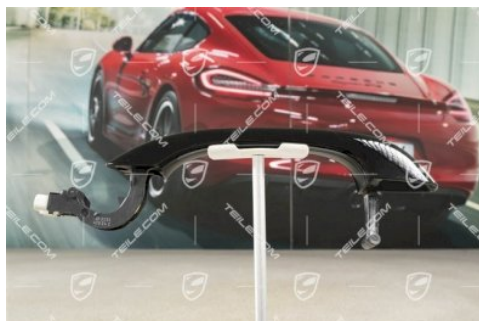

Door handle, F=R, Entry+Drive, L

 **TEILE.COM** > Porsche Macan > 95B > Body parts > 804-20 Door handle

Product details

Article number:	95B837205C G2X
Condition:	used
Suitable for:	Porsche Macan, 2014-today
Side:	Left
Manufacturer price:	191,01 € (nett :160,51 €)
Discount:	50%
Available:	availability on request
Price:	95,51 € (nett:80,26 €)

Product description

Door handle, F=R, Entry+Drive, L

Galeria produktu